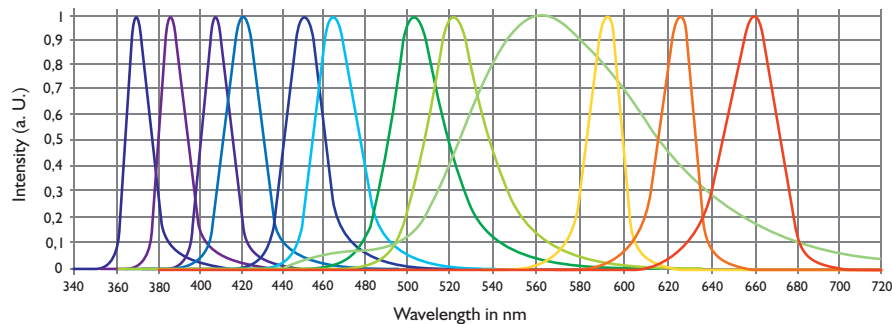

Omicron-Laserage Laserprodukte GmbH